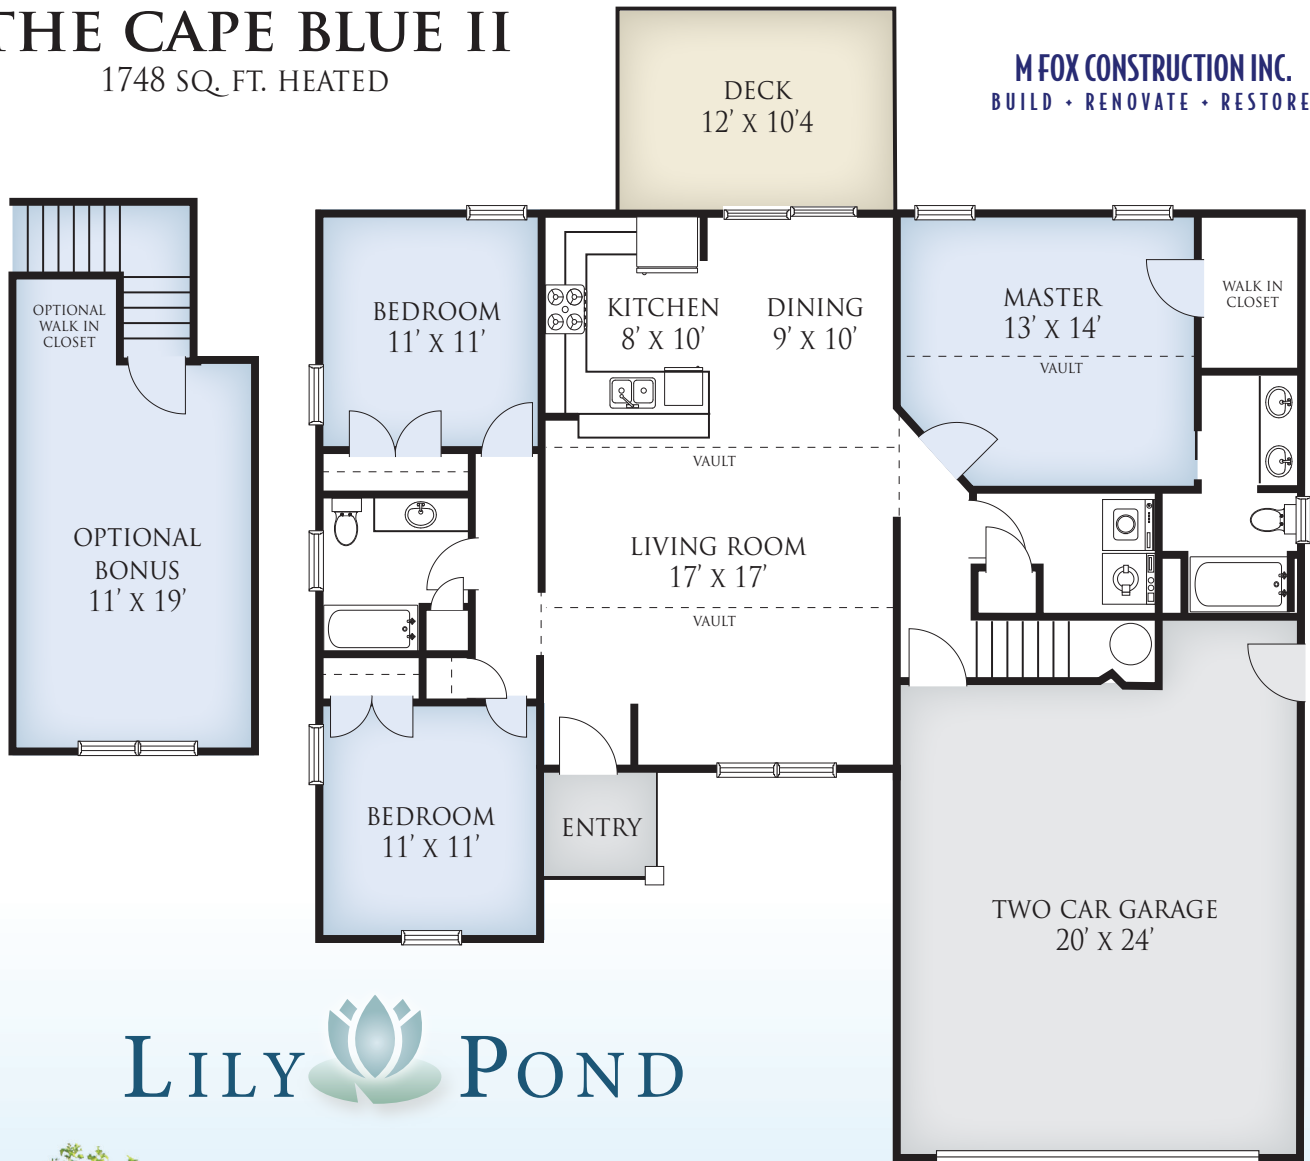

THE CAPE BLUE II

1748 SQ. FT. HEATED

M FOX CONSTRUCTION INC.
BUILD • RENOVATE • RESTORE

LILY  POND

Artist's representation only. Plans may differ depending on the modifications performed by the builder. Room sizes, window placement, square footage totals, and other dimensions may vary from these drawings.